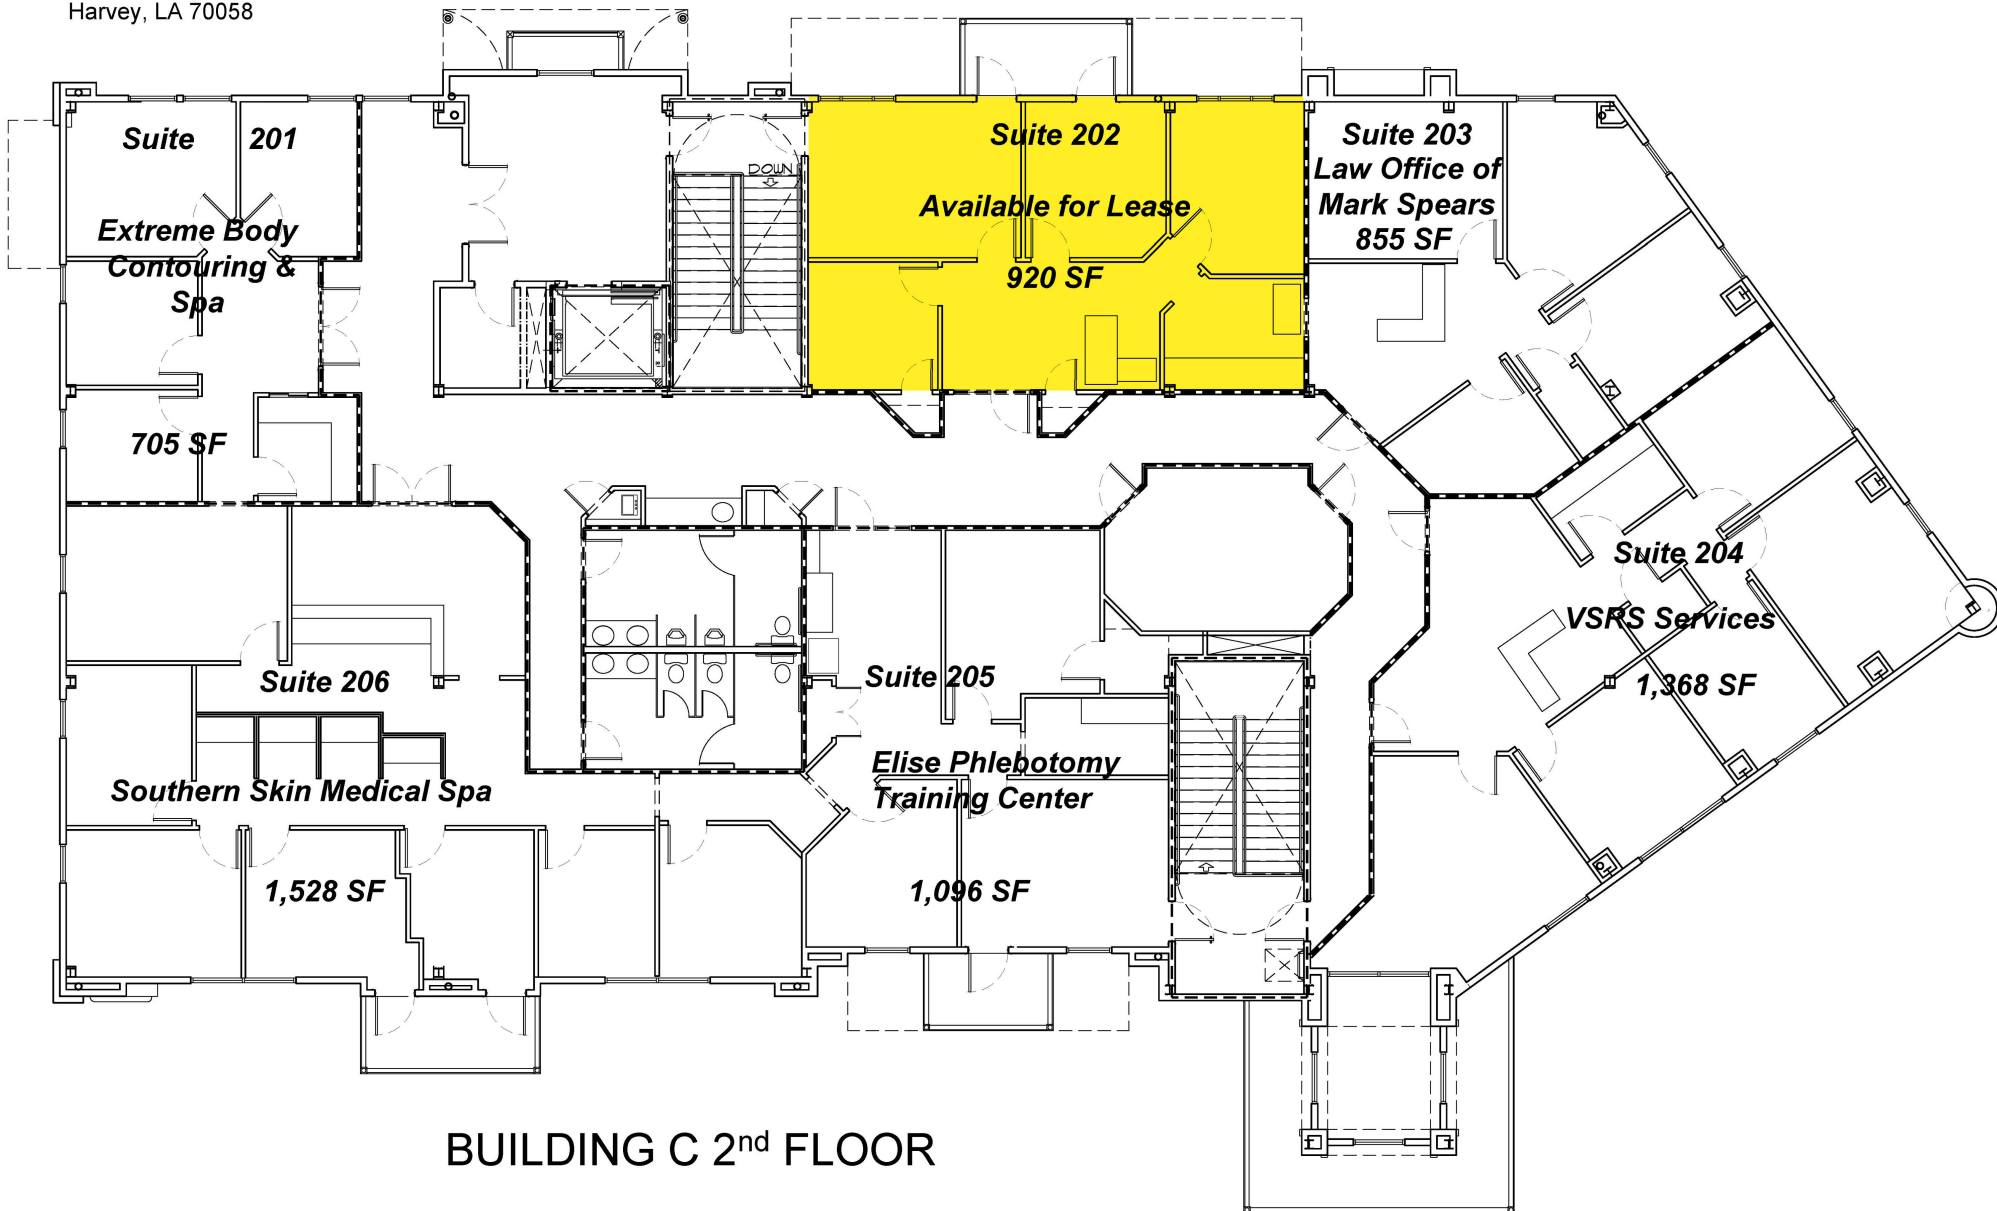

Fountain Park Centre

1901 Manhattan Blvd.
Harvey, LA 70058

BUILDING C 2nd FLOOR

For Leasing information contact Brian Foret at (504) 348-1747 or brian@5starfpc.com or Chad Guidry at chad@5starfpc.com
Floorplans by McKenzie Arch & Associates.