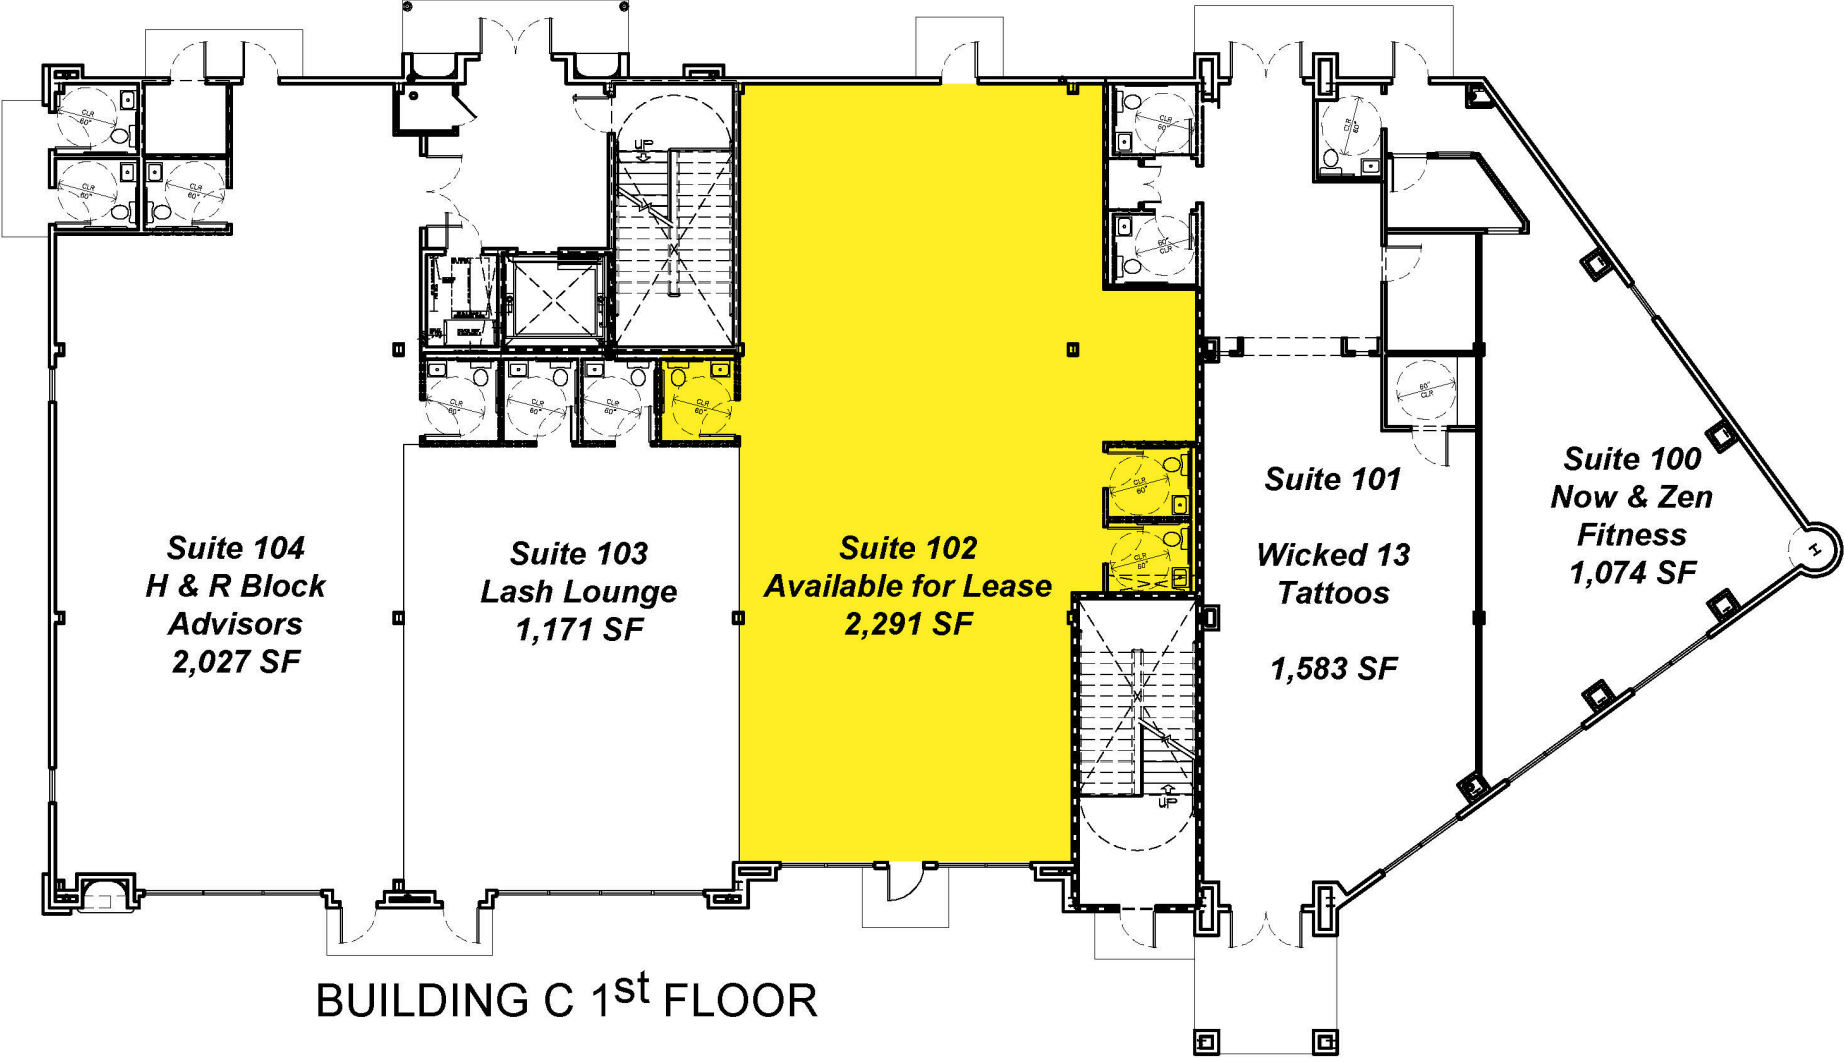

*Fountain Park Centre*

1901 Manhattan Blvd.  
Harvey, LA 70058

**BUILDING C 1<sup>st</sup> FLOOR**

For Leasing information contact Brian Foret at (504) 348-1747 or [brian@5starfpc.com](mailto:brian@5starfpc.com) or Chad Guidry at [chad@5starfpc.com](mailto:chad@5starfpc.com)  
Floorplans by McKenzie Arch & Associates.