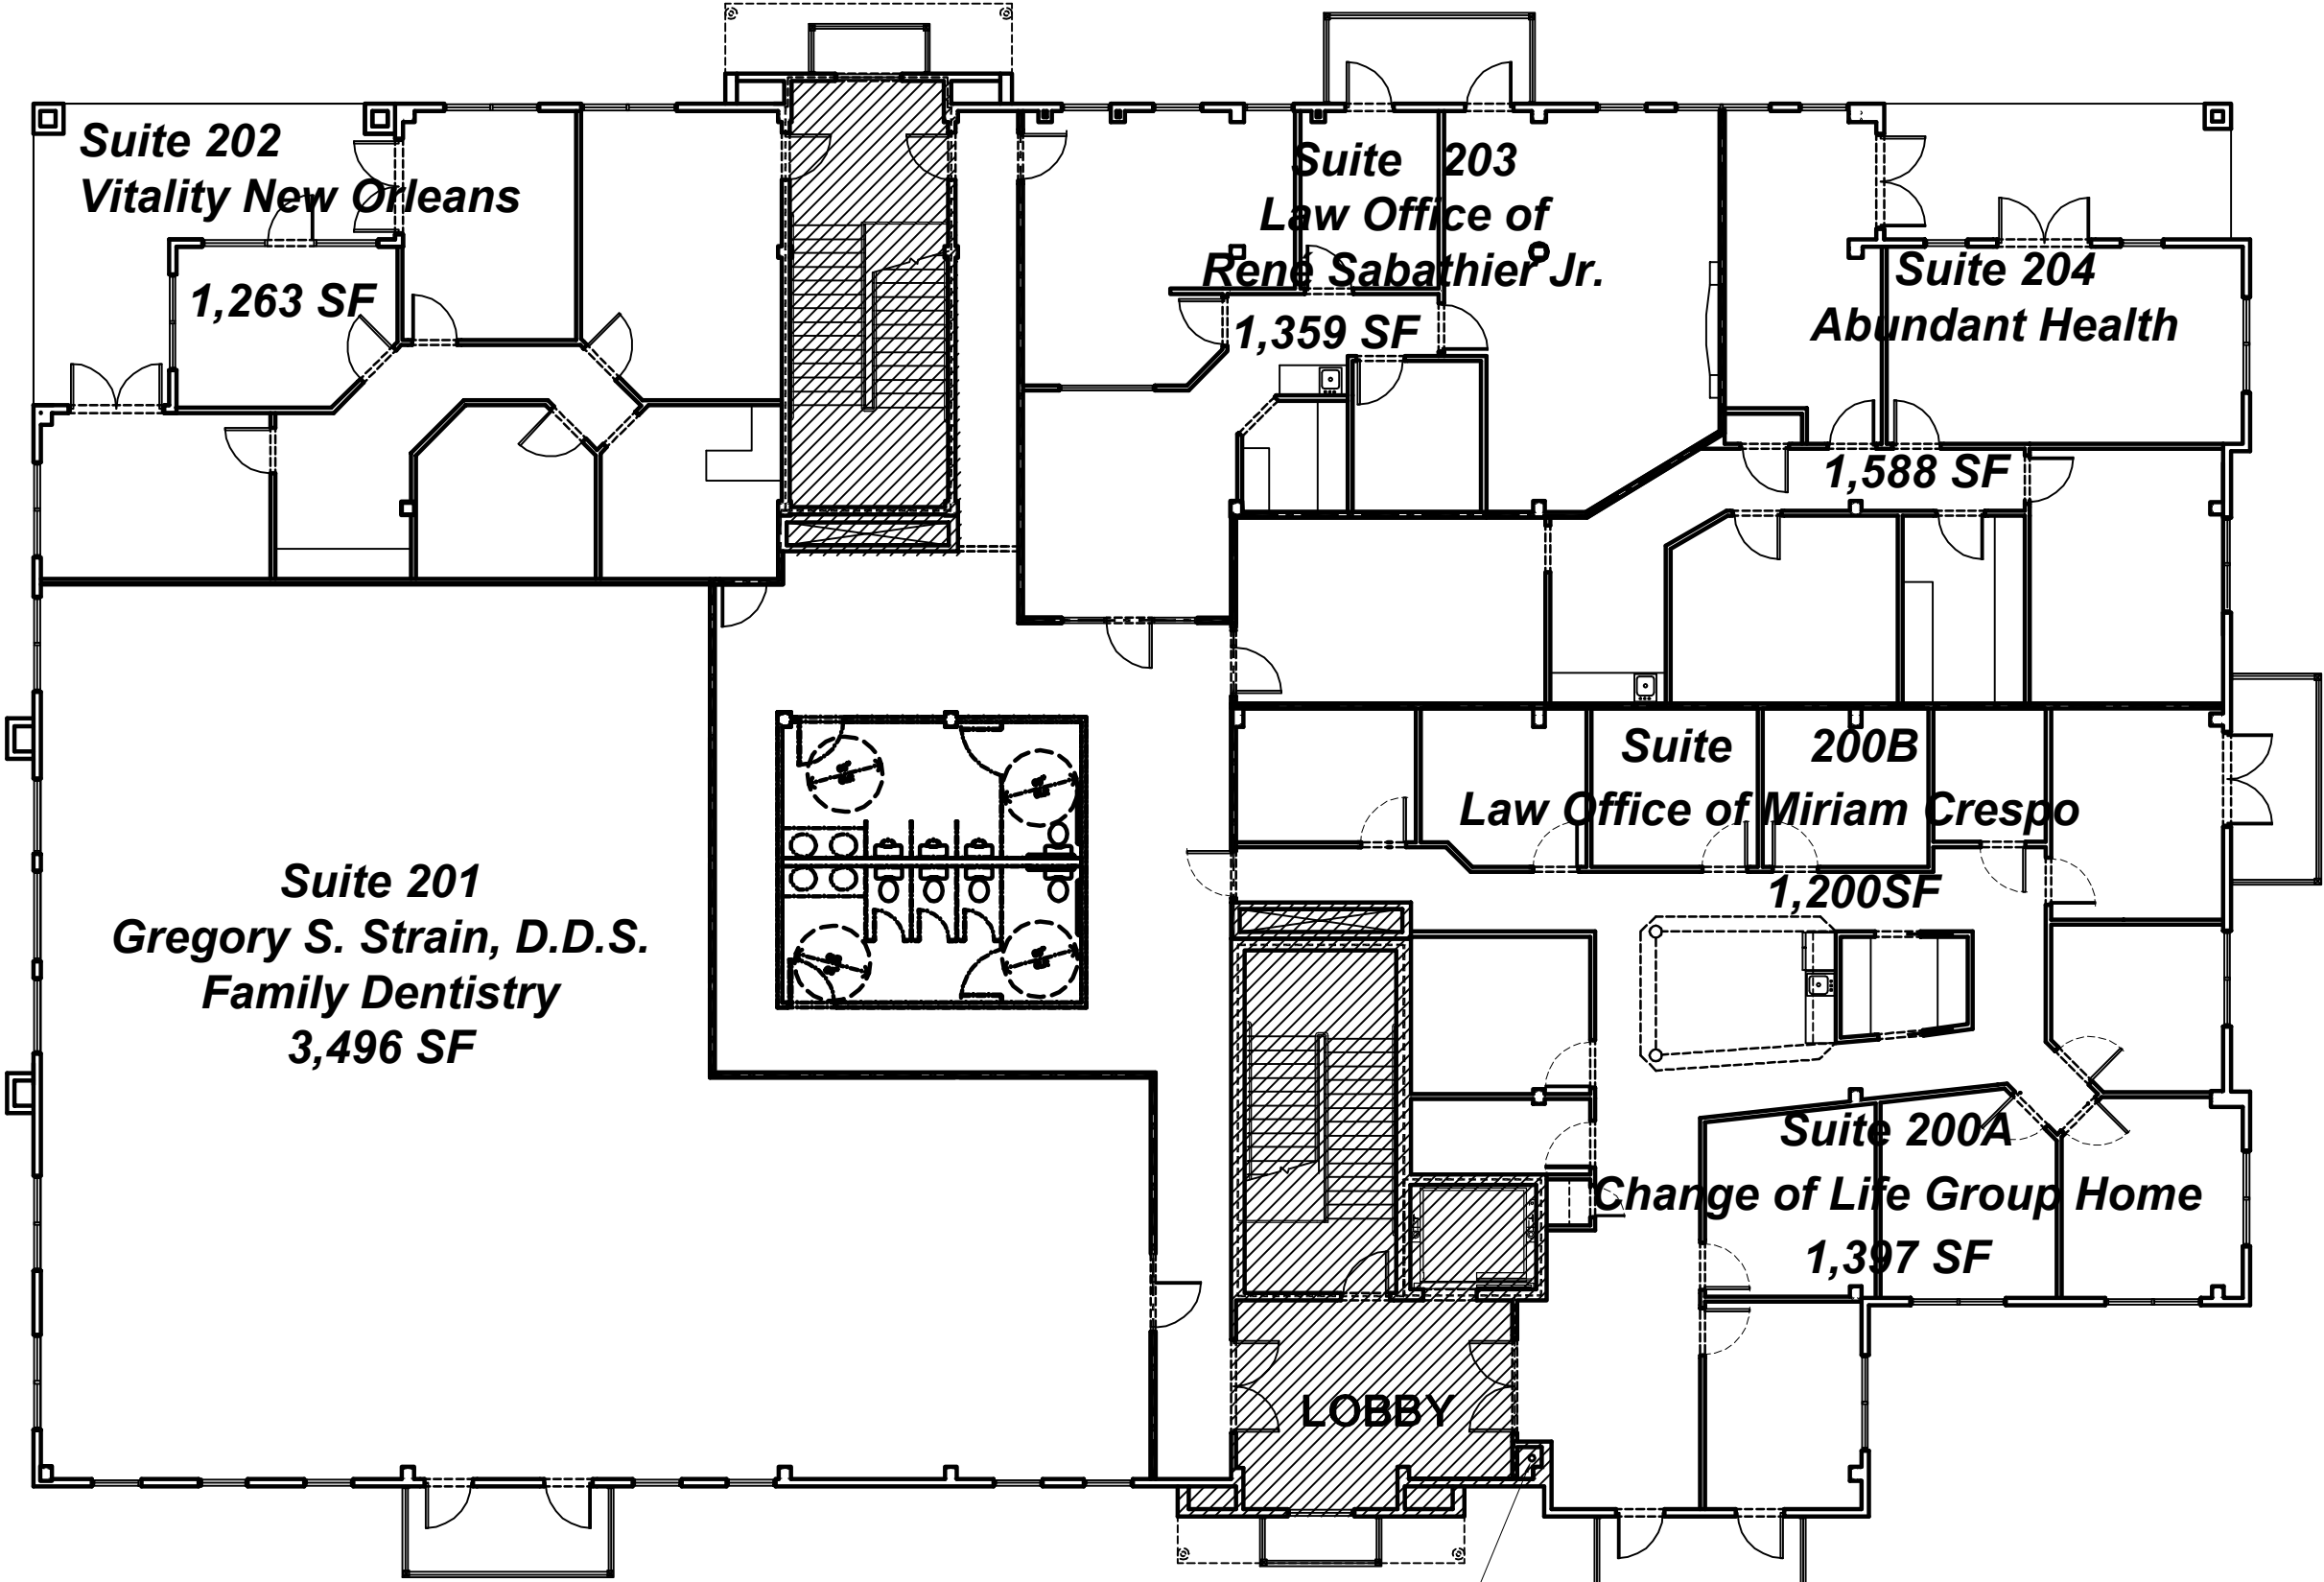

Fountain Park Centre

1901 Manhattan Blvd.
Harvey, LA 70058

BUILDING F 2nd FLOOR

For Leasing information contact Brian Foret at (504) 348-1747 or brian@5starfpc.com or Chad Guidry at chad@5starfpc.com
Floorplans by McKenzie Arch & Associates.