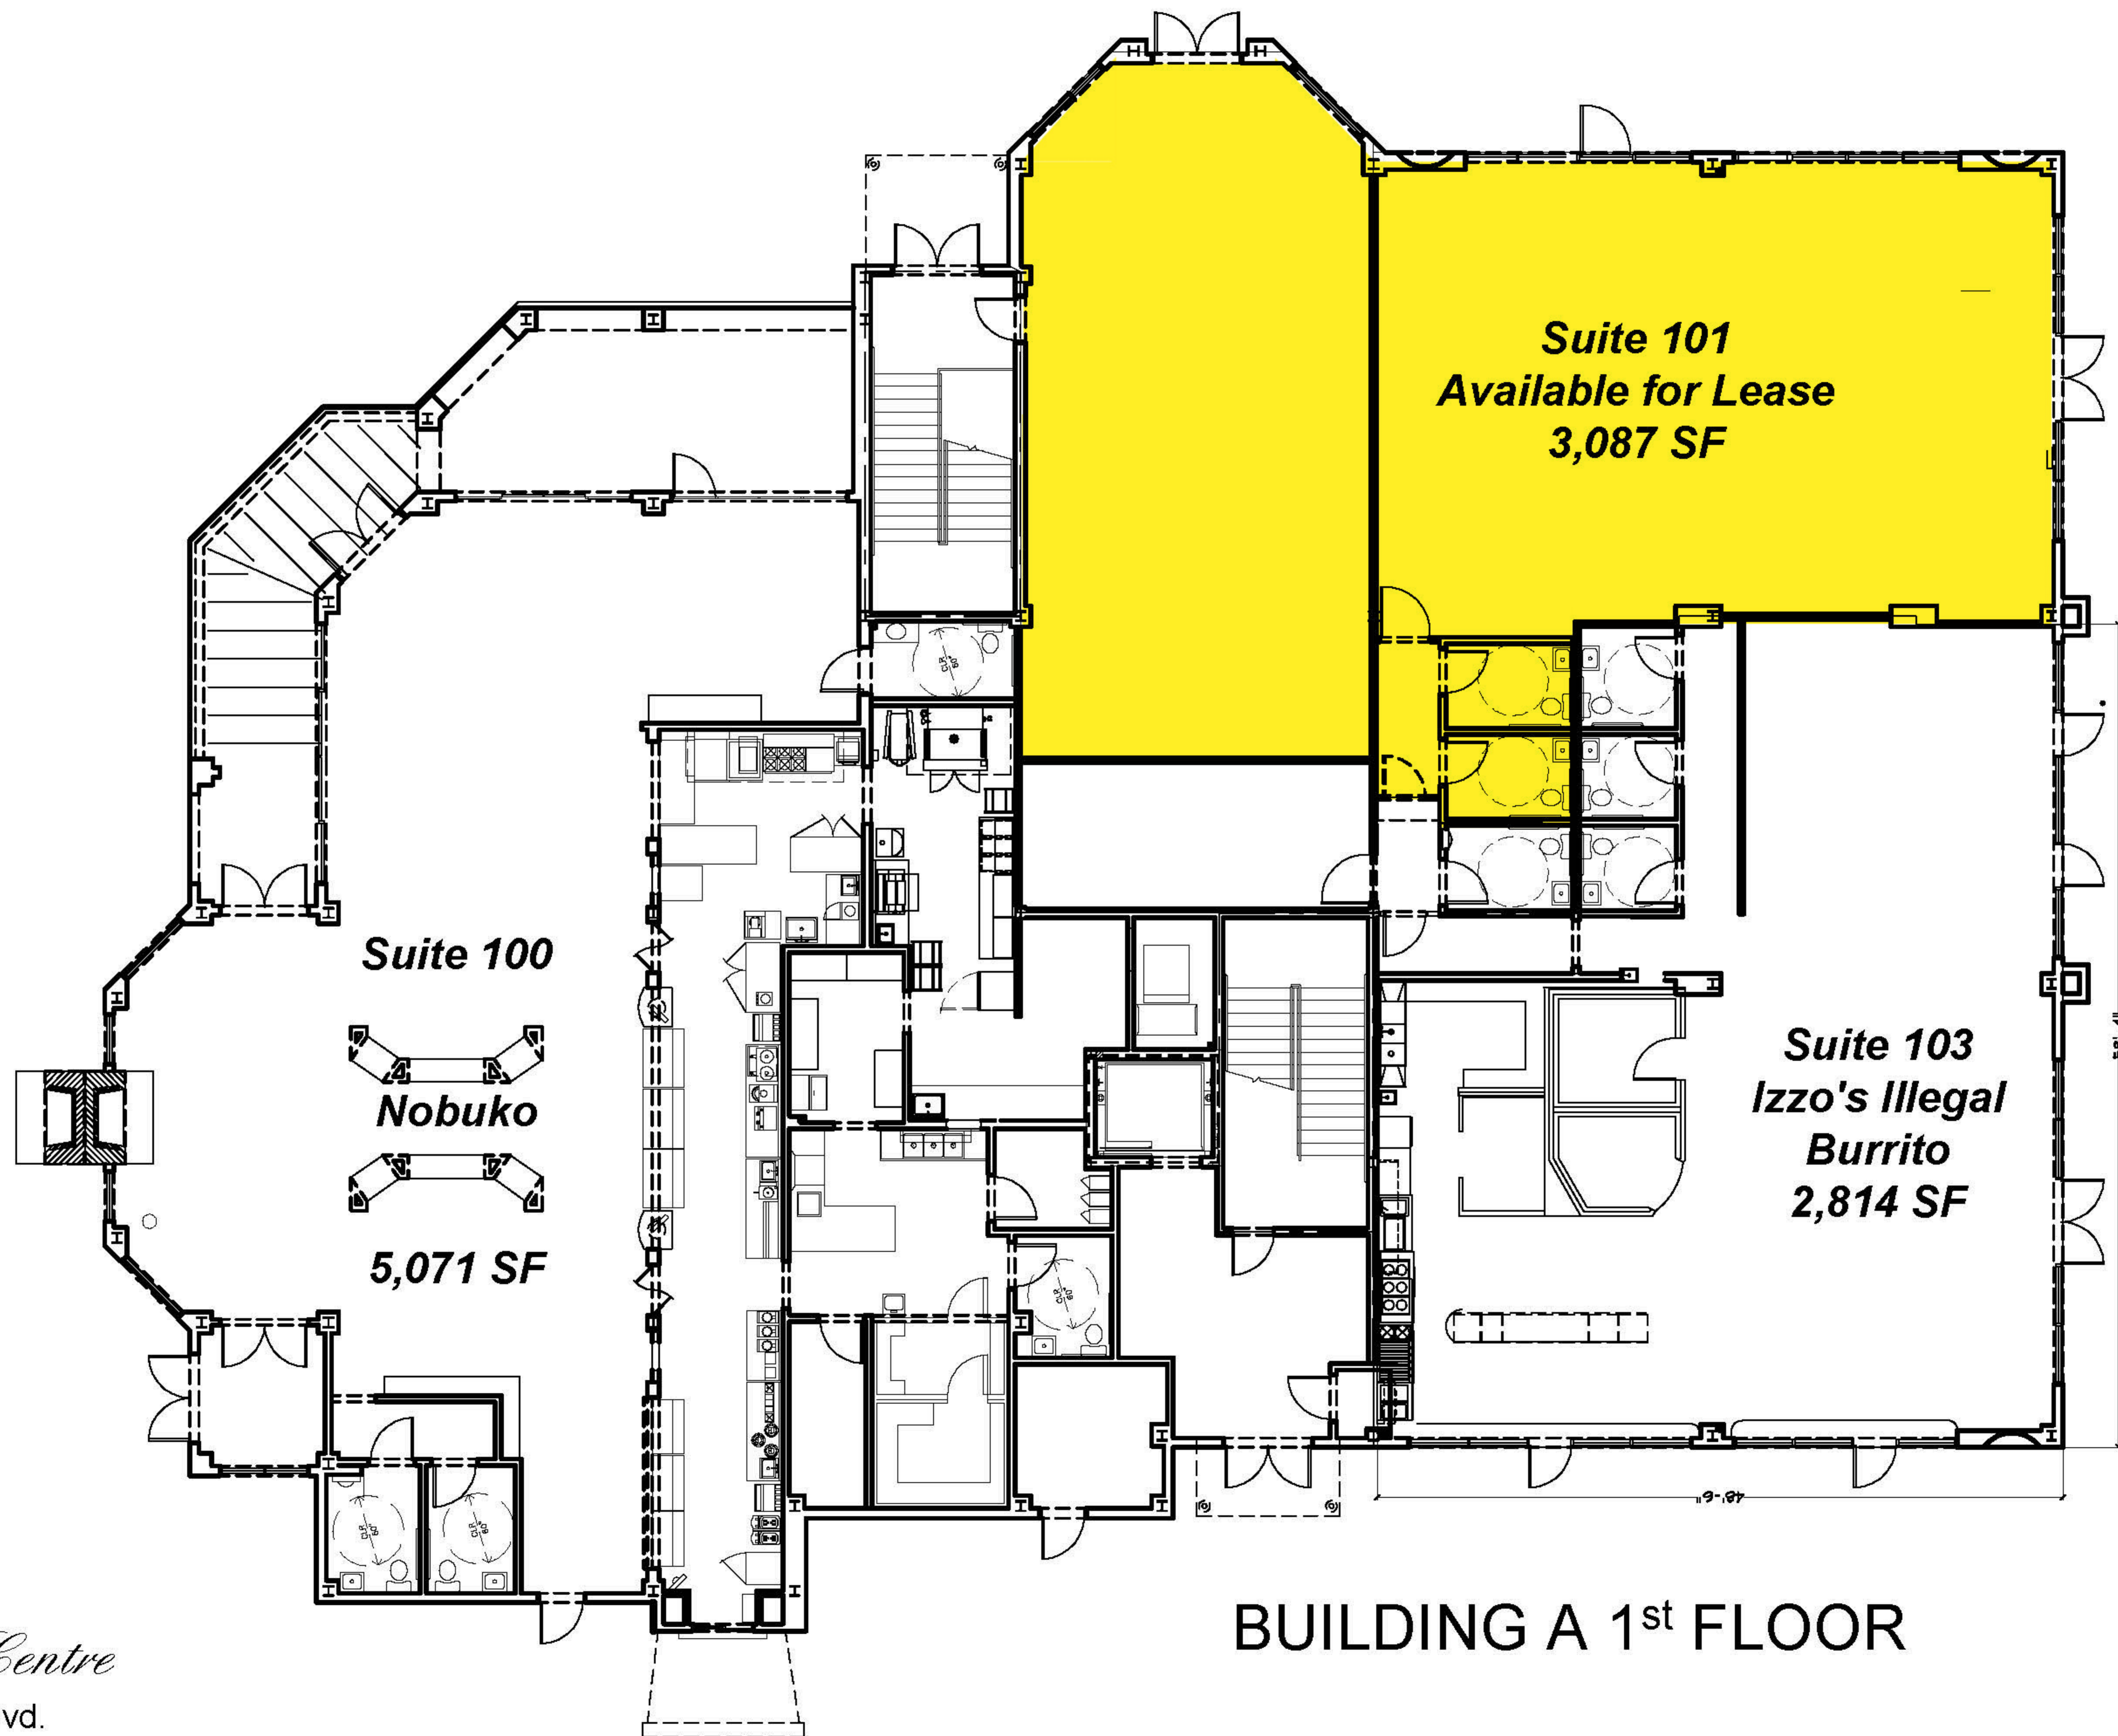

For Leasing information contact Brian Foret at (504) 348-1747 or brian@5starfpc.com or Chad Guidry at chad@5starfpc.com Floorplans by McKenzie Arch & Associates.

BUILDING A 1st FLOOR

Fountain Park Centre
1901 Manhattan Blvd.
Harvey, LA 70058