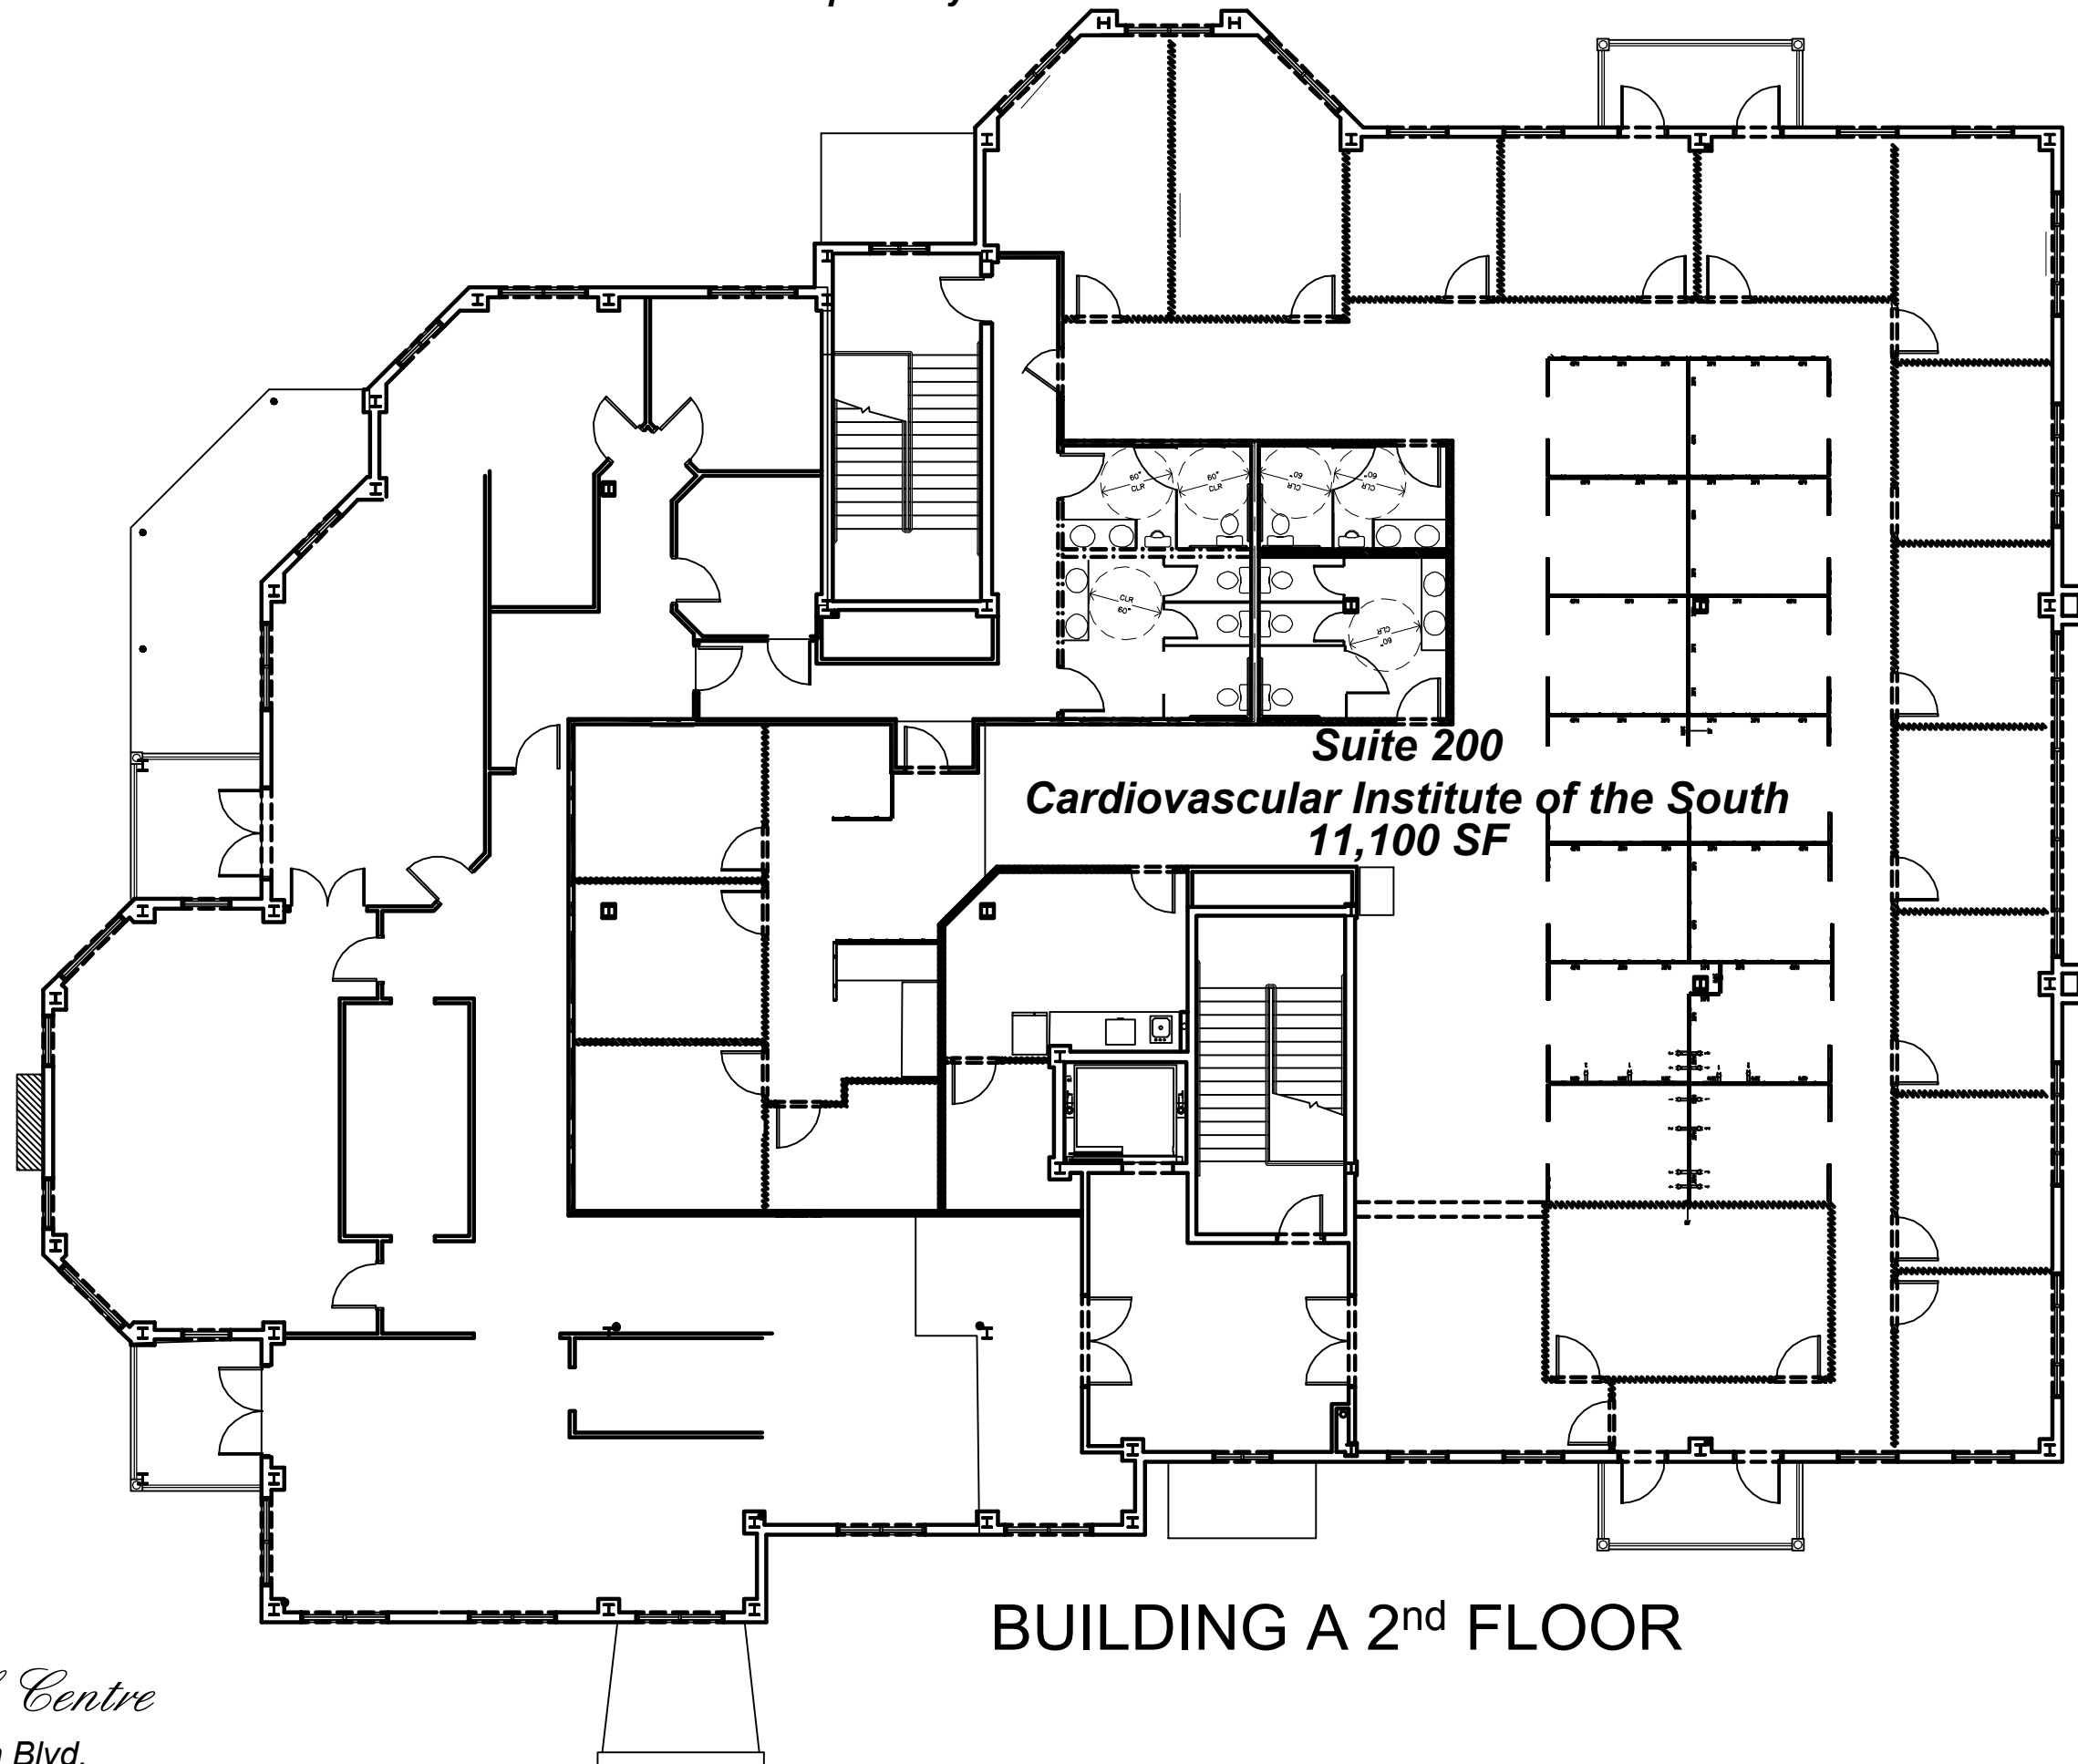

Fountain Park Centre

1901 Manhattan Blvd.
Harvey, LA 70058

Suite 200
Cardiovascular Institute of the South
11,100 SF

BUILDING A 2nd FLOOR